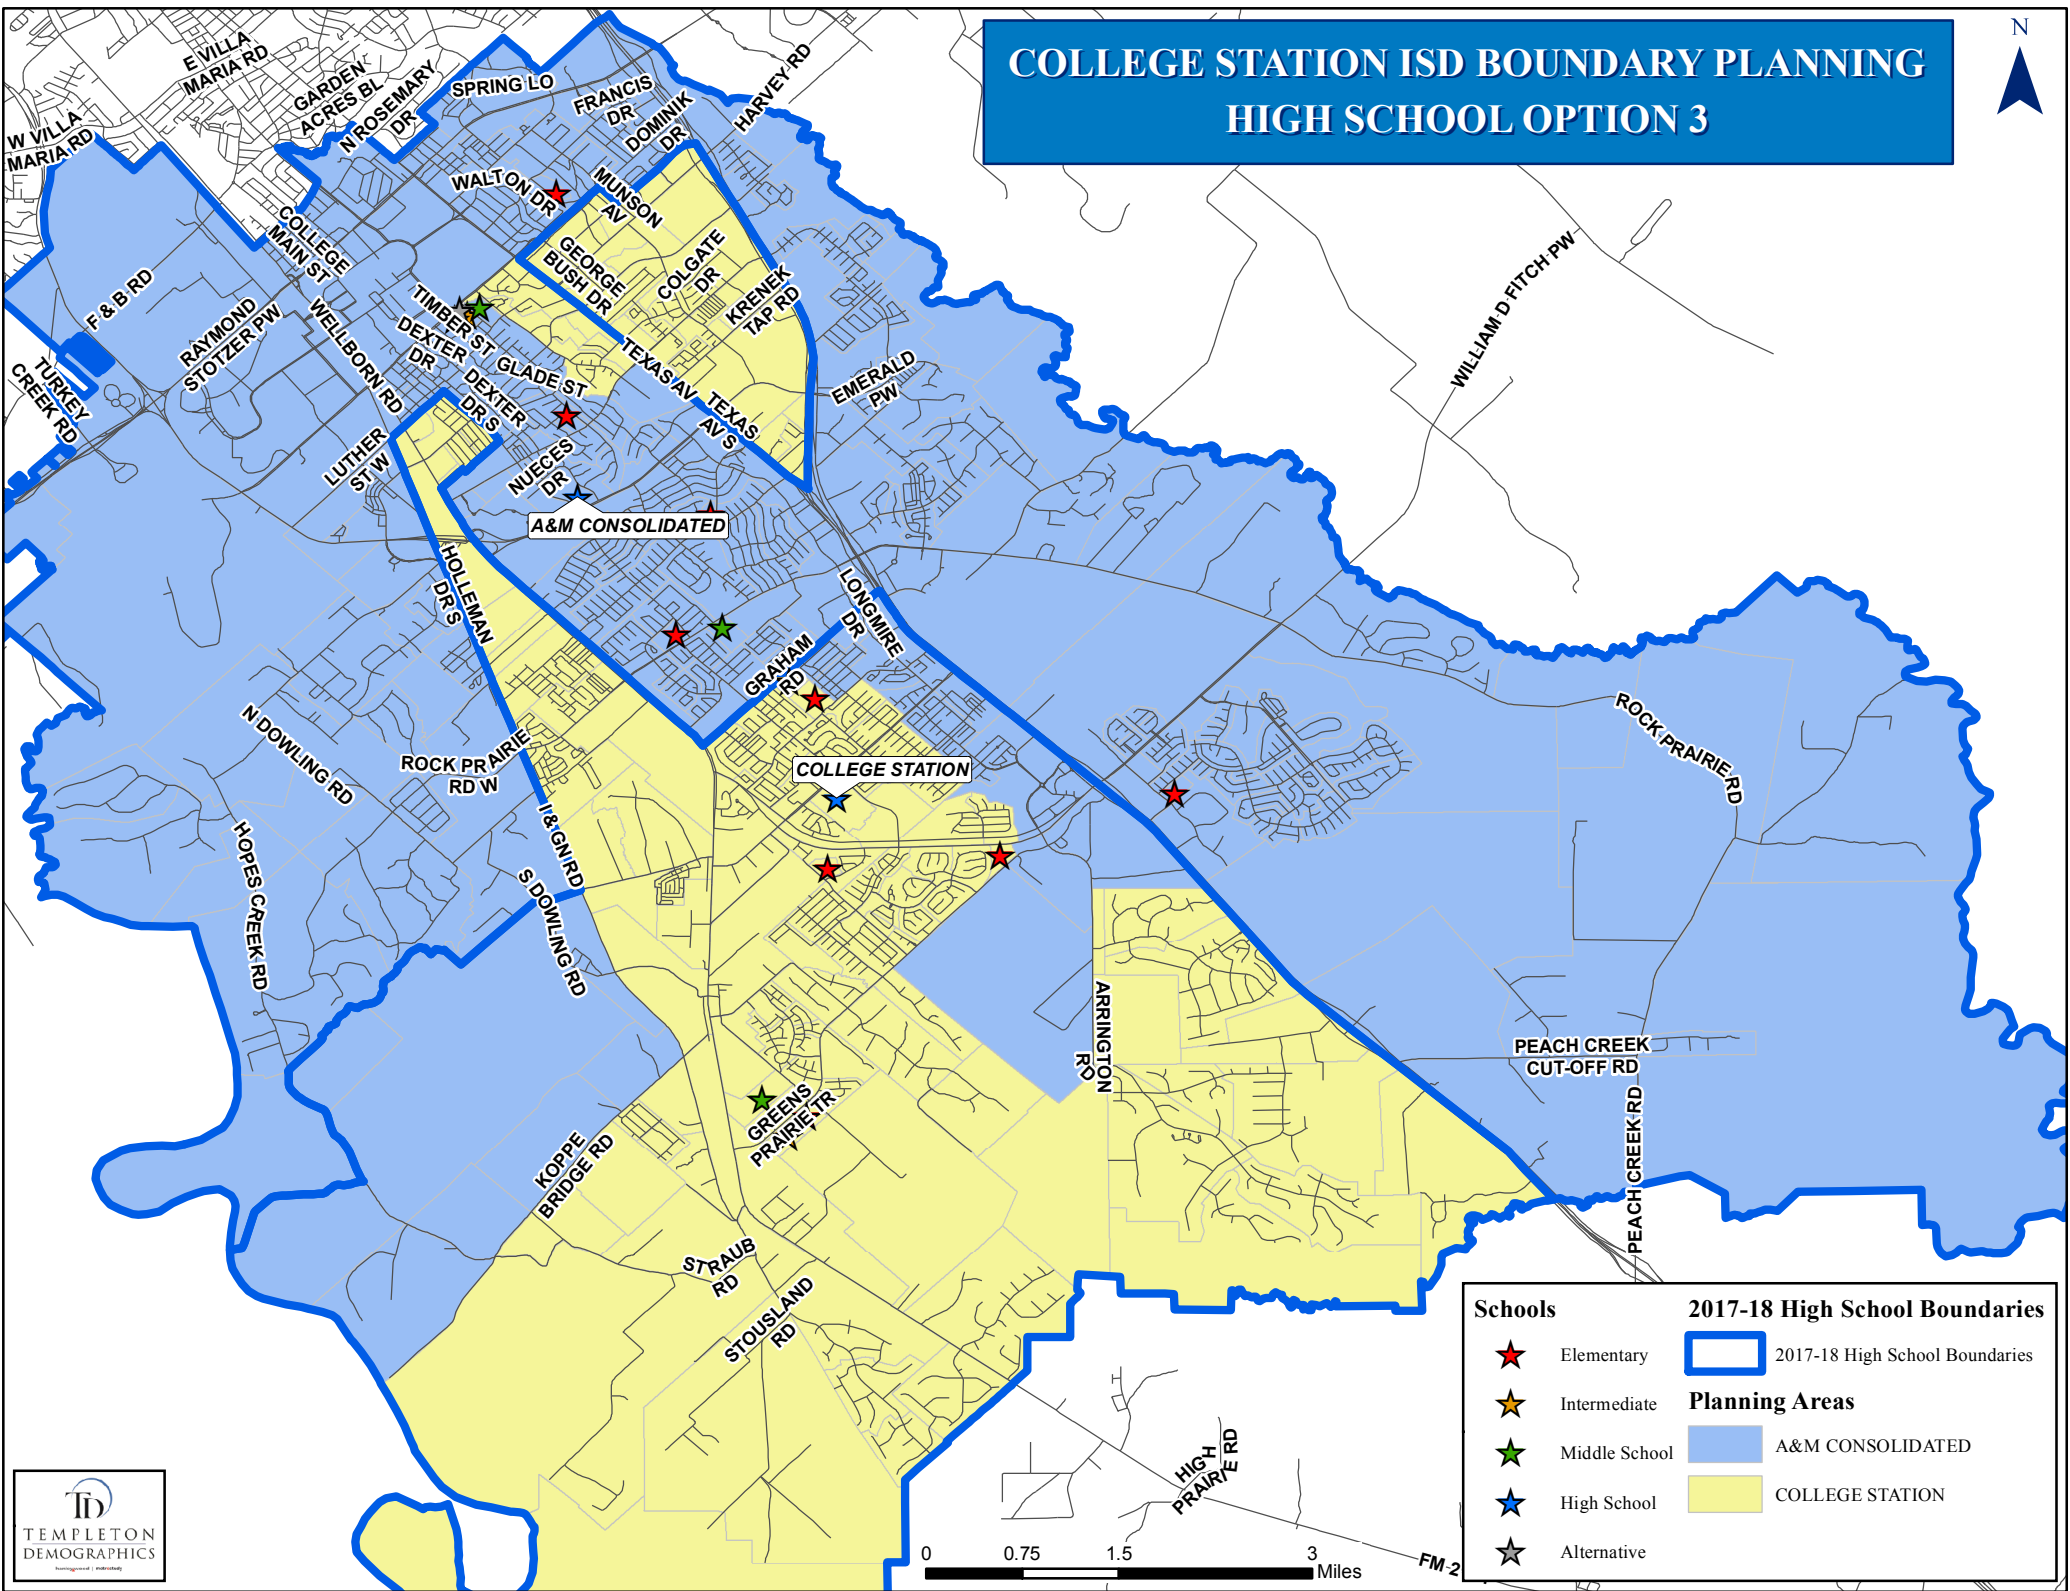

# COLLEGE STATION ISD BOUNDARY PLANNING HIGH SCHOOL OPTION 3

Schools		2017-18 High School Boundaries	
	Elementary		2017-18 High School Boundaries
	Intermediate		<b>Planning Areas</b>
	Middle School		A&M CONSOLIDATED
	High School		COLLEGE STATION
	Alternative		

0 0.75 1.5 3 Miles

FM 2